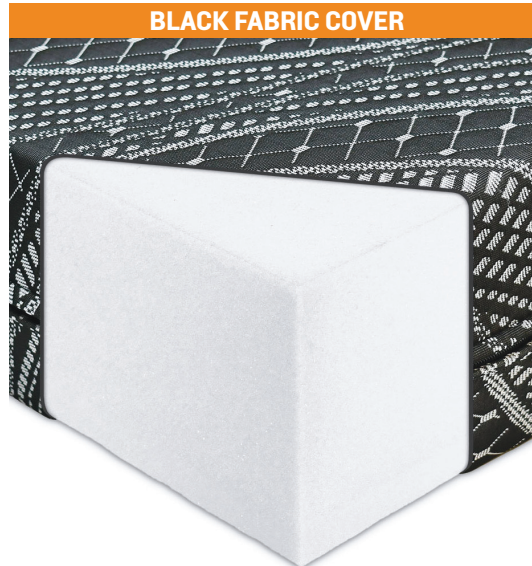

PRODUCT SPOTLIGHT

STORYTELLER FOLDING MATTRESS TOPPER

Van

Add Comfort to Your Storyteller

RoamRest Storyteller Folding Mattress Topper – the ultimate upgrade for your current mattress. Designed exclusively to place directly on top of your current Sprinter or Transit Storyteller mattress, this soft foam layer brings a whole new level of comfort to your sleeping experience.

- 2" cushioning soft foam
- Unique fit: place directly on top of your existing Sprinter or Transit Storyteller mattress
- Helps keep standard, full-size, sheets in place
- Foldable sides for easy storage when platform is lifted
- Affordable yet quality option
- Available with black or gray cover fabric

- 3"** Solid performance foam core
- Foldable Design with detachable sections
- 1-2** Soft comfort level
- Low slip fabric cover
- Made tough – water, abrasion and rip resistant
- CertiPUR-US** CertiPUR-US Foam
- Easy to clean, removable cover
- Heavy-duty zipper
- 12 Month Warranty
- Made in the USA
- Veteran Owned
- Free ground shipping

Choose from Transit or Sprinter Models

STORYTELLER FOLDING MATTRESS TOPPER

Add Comfort to Your Storyteller

Additional Comfort:

For a truly restful night's sleep, upgrade your mattress with the RoamRest Storyteller Folding Mattress Topper! Our single layer of comfortable 2" thick soft foam creates an ideal sleeping surface, providing maximum comfort and cushioning all in one. Transform your current bed into a more enjoyable place to relax after long days.