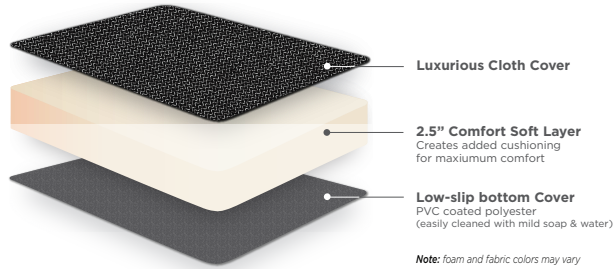

PRODUCT SPOTLIGHT

STORYTELLER FOLDING MATTRESS TOPPER

Van

Add Comfort to Your Storyteller

RoamRest Storyteller Folding Mattress Topper – the ultimate upgrade for your current mattress. Designed exclusively to place directly on top of your current Sprinter or Transit Storyteller mattress, this soft foam layer brings a whole new level of comfort to your sleeping experience.

- 2" cushioning soft foam
- Unique fit: place directly on top of your existing Sprinter or Transit Storyteller mattress
- Helps keep standard, full-size, sheets in place
- Foldable sides for easy storage when platform is lifted
- Affordable yet quality option
- Available with black or gray cover fabric

- 3"** Solid performance foam core
- Foldable Design with detachable sections
- 1-2** Soft comfort level
- Low slip fabric cover
- Made tough – water, abrasion and rip resistant
- CertiPUR-US** CertiPUR-US Foam
- Easy to clean, removable cover
- Heavy-duty zipper
- 12 Month Warranty
- Made in the USA
- Veteran Owned
- Free ground shipping

Choose from Transit or Sprinter Models

STORYTELLER FOLDING MATTRESS TOPPER

Add Comfort to Your Storyteller

Additional Comfort:

For a truly restful night's sleep, upgrade your mattress with the RoamRest Storyteller Folding Mattress Topper! Our single layer of comfortable 2" thick soft foam creates an ideal sleeping surface, providing maximum comfort and cushioning all in one. Transform your current bed into a more enjoyable place to relax after long days.