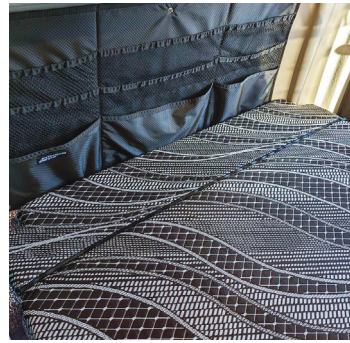

REVEL FOLDING MATTRESS TOPPER

Add Comfort to Your Revel Mattress

Additional Comfort:

For a truly restful night's sleep, upgrade your mattress with the RoamRest Revel Folding Mattress Topper! Our single layer of comfortable 2.5" thick soft foam creates an ideal sleeping surface, providing maximum comfort and cushioning all in one. Transform your current bed into a more enjoyable place to relax after long days.

Plush Cover:

Experience luxurious comfort on the road with a breathable stretch cover that's easy to keep clean. Enjoy an uninterrupted night of rest as its low-grip fabric is designed to stay securely in place even through rough terrain. Removing and replacing it has never been easier, thanks to its convenient covered zipper!

Design & Fitment:

Easy to install, simply place it on top of your current mattress, and relax. This topper not only increases comfort but also stores securely in place when you lift your bed platform.