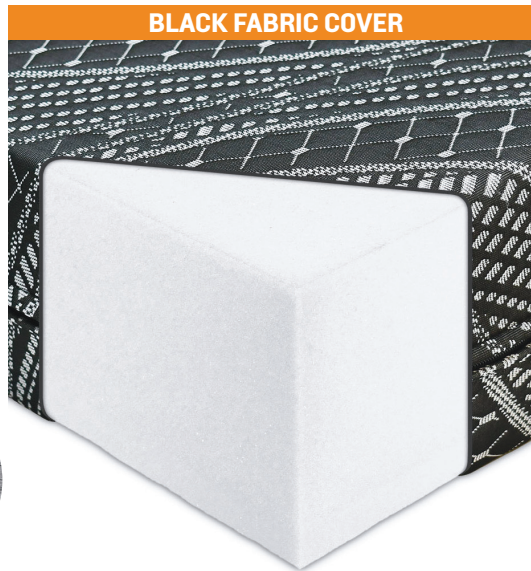

PRODUCT SPOTLIGHT

REVEL FOLDING MATTRESS TOPPER

Add Comfort to Your Revel Mattress

Van

Introducing the RoamRest Revel Folding Mattress Topper, an exclusively-designed soft foam layer that fits securely on top of any stock Revel mattress. This ultra-plush topper offers the perfect combination of comfort.

- 2.5" cushioning soft foam
- Unique fit: place directly on top of your existing Revel mattress
- Helps keep standard, full-size, sheets in place
- Foldable sides for easy storage when platform is lifted
- Affordable yet quality option
- Available with black or gray cover fabric

- 2.5"** Soft performance foam core
- Soft comfort level
- Low slip fabric cover
- Made tough - water, abrasion and rip resistant
- CertiPUR-US Foam
- Easy to clean, removable cover
- Heavy-duty zipper
- 12 Month Warranty
- Made in the USA
Veteran Owned
- Free ground shipping

The RoamRest Revel Folding Mattress Topper is the perfect companion to any Revel mattress!

REVEL FOLDING MATTRESS TOPPER

Add Comfort to Your Revel Mattress

Additional Comfort:

For a truly restful night's sleep, upgrade your mattress with the RoamRest Revel Folding Mattress Topper! Our single layer of comfortable 2.5" thick soft foam creates an ideal sleeping surface, providing maximum comfort and cushioning all in one. Transform your current bed into a more enjoyable place to relax after long days.