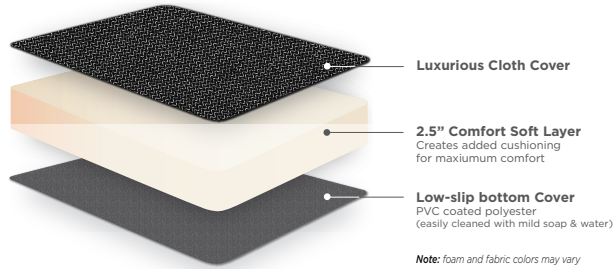

PRODUCT SPOTLIGHT

REVEL FOLDING MATTRESS TOPPER

Add Comfort to Your Revel Mattress

Van

Introducing the RoamRest Revel Folding Mattress Topper, an exclusively-designed soft foam layer that fits securely on top of any stock Revel mattress. This ultra-plush topper offers the perfect combination of comfort.

- 2.5" cushioning soft foam
- Unique fit: place directly on top of your existing Revel mattress
- Helps keep standard, full-size, sheets in place
- Foldable sides for easy storage when platform is lifted
- Affordable yet quality option
- Available with black or gray cover fabric

- 2.5"** Soft performance foam core
- Soft comfort level
- Low slip fabric cover
- Made tough - water, abrasion and rip resistant
- CertiPUR-US Foam
- Easy to clean, removable cover
- Heavy-duty zipper
- 12 Month Warranty
- Made in the USA
Veteran Owned
- Free ground shipping

The RoamRest Revel Folding Mattress Topper is the perfect companion to any Revel mattress!

REVEL FOLDING MATTRESS TOPPER

Add Comfort to Your Revel Mattress

Additional Comfort:

For a truly restful night's sleep, upgrade your mattress with the RoamRest Revel Folding Mattress Topper! Our single layer of comfortable 2.5" thick soft foam creates an ideal sleeping surface, providing maximum comfort and cushioning all in one. Transform your current bed into a more enjoyable place to relax after long days.