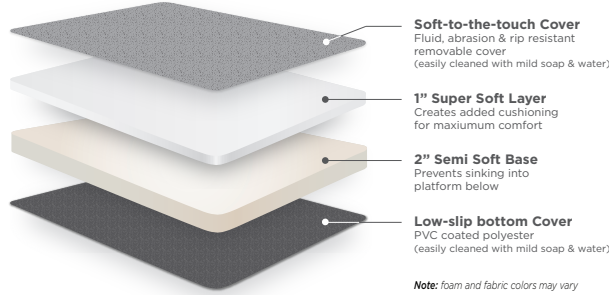

- 4 fully detachable zippers to create multiple configurations
- 3" plush topper made of super soft top foam with a semi-soft foam base
- Water and abrasion resistant soft polyester top fabric and low-slip nylon coated side fabric for easy cleaning
- 33.5" wide, available in 2 lengths: 72" Short or 78" Long
- Storage bag included for easy stowing

- 3"** Solid performance foam core
- Foldable Design with detachable sections
- 1-2** Soft comfort level
- Low slip fabric cover
- Made tough - water, abrasion and rip resistant
- CertiPUR-US** CertiPUR-US Foam
- Easy to clean, removable cover
- Heavy-duty zipper
- 12 Month Warranty
- Made in the USA
- Free ground shipping

Supreme Comfort:

Get ready to experience an extraordinary level of comfort with this luxurious 3" thick foam mattress! The semi-soft base layer, designed to prevent sinking, and its stunningly soft top layer offering superior cushioning and cozy polyester fabric.

Core:

3" – 2 Layered Ultimate Formula Polyurethane Foam:

- 1" Super Soft Cushioning Top Foam Layer
- 2" Semi-Soft Foam Base

Storage Bag:

- Rip resistant low-slip nylon coated fabric
- Zipper on 3 sides
- Handle for carrying, and a handle for stowing