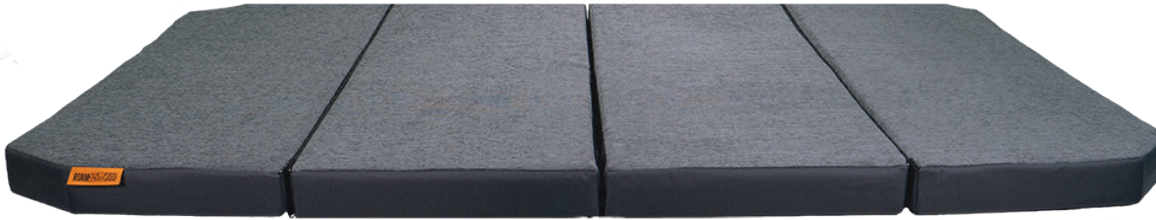

PRODUCT SPOTLIGHT

LOUNGETOPPER

Add Comfort to Storyteller GrooveLounge

Van

The RoamRest Lounge Topper ensures maximum convenience and comfort for those seeking a multifunctional lounging solution for your Storyteller conversion van!

- 4 fully detachable zippers to create multiple configurations
- 3" plush topper made of super soft top foam with a semi-soft foam base
- Water and abrasion resistant soft polyester top fabric and low-slip nylon coated side fabric for easy cleaning
- 33.5" wide, available in 2 lengths: 72" Short or 78" Long
- Storage bag included for easy stowing

- 3"** Solid performance foam core
- Foldable Design with detachable sections
- 1-2** Soft comfort level
- Low slip fabric cover
- Made tough - water, abrasion and rip resistant
- CertiPUR-US** CertiPUR-US Foam
- Easy to clean, removable cover
- Heavy-duty zipper
- 12 Month Warranty
- Made in the USA
- Free ground shipping

Supreme Comfort:

Get ready to experience an extraordinary level of comfort with this luxurious 3" thick foam mattress! The semi-soft base layer, designed to prevent sinking, and its stunningly soft top layer offering superior cushioning and cozy polyester fabric.