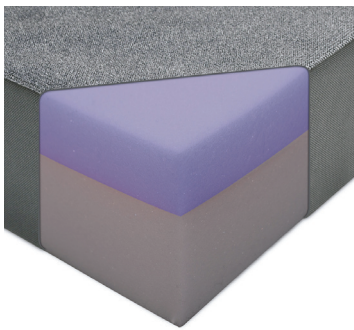

LOUNGETOPPER

Add Comfort to Storyteller GrooveLounge

Foldable Design:

Our versatile 3-zipper detachable sections offer multiple configurations: use as an additional bed, comfy sofa, dinette or picnic bench seat, lounge topper, or inside/outside dog bed, then easily fold and store in even the narrowest areas.

Supreme Comfort:

Get ready to experience an extraordinary level of comfort with this luxurious 3" thick foam mattress! The semi-soft base layer, designed to prevent sinking, and its stunningly soft top layer offering superior cushioning and cozy polyester fabric.

Durability:

The Lounge Topper is ready for constant use. Its resilient design features water/abrasion resistant soft polyester top fabric with rip resistance low-slip nylon coated side and bottom to stand up against the toughest conditions. Easily hand wash with a light soap solution before air drying.