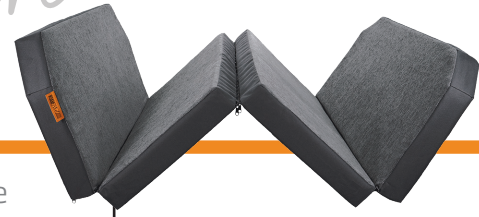

PRODUCT SPOTLIGHT

LOUNGETOPPER

Add Comfort to Storyteller GrooveLounge

Van

The RoamRest Lounge Topper ensures maximum convenience and comfort for those seeking a multifunctional lounging solution for your Storyteller conversion van!

- 4 fully detachable zippers to create multiple configurations
- 3" plush topper made of super soft top foam with a semi-soft foam base
- Water and abrasion resistant soft polyester top fabric and low-slip nylon coated side fabric for easy cleaning
- 33.5" wide, available in 2 lengths: 72" Short or 78" Long
- Storage bag included for easy stowing

- 3"** Solid performance foam core
- Foldable Design with detachable sections
- 1-2** Soft comfort level
- Low slip fabric cover
- Made tough - water, abrasion and rip resistant
- CertiPUR-US** CertiPUR-US Foam
- Easy to clean, removable cover
- Heavy-duty zipper
- 12 Month Warranty
- Made in the USA
- Free ground shipping

Supreme Comfort:

Get ready to experience an extraordinary level of comfort with this luxurious 3" thick foam mattress! The semi-soft base layer, designed to prevent sinking, and its stunningly soft top layer offering superior cushioning and cozy polyester fabric.