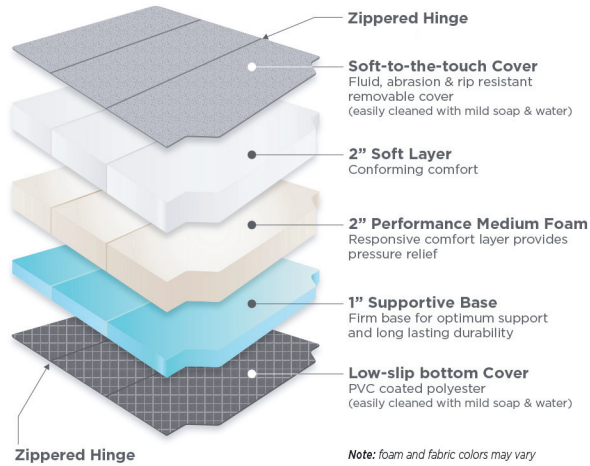

Soft & Supportive

Medium-Firm Model

4 layers of premium, performance foam

Medium comfort level, great for all sleepers

Gel memory foam, wicks heat away from body

Soft & Supportive Model

3 layers of premium, performance foam

Super soft comfort

Features

Hinged with detachable zippered sections

Made tough - water, abrasion and rip resistant

CertiPUR-US Foam

Easy to clean, removable cover

Heavy-duty zipper

12 Month Warranty

Made in the USA

Free ground shipping

Interchangeable Layout Configuration

- Sofa-mode to Bed-mode for vans with couch convertibility designs
- Double zippered sections for more layout versatility and customization
- Dual hinge folding design for when you need more room