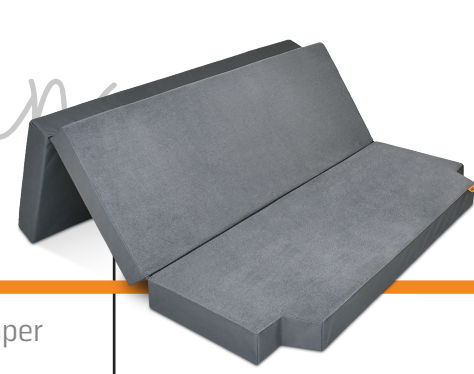

## Dual Hinged Van Mattress

Our Ultimate Tri-Fold and Bi-Fold Mattresses are the perfect solution for most camper van models and bed platforms on the market. With its dual-hinged tri-fold design (singled hinge for bi-fold) and detachable sections, it's extremely versatile and can be easily stored when not in use.

**Soft:** 3-layers include 2" soft conforming foam, 2" performance medium foam, 1" supportive base

- Detachable zipper design for extreme versatility
- Contoured corners for a perfect fit in most van models and bed platforms – select your correct sizing
- Water and abrasion resistant soft polyester top fabric and low-slip nylon coated side fabric for easy cleaning

### Bi-Fold Example

Ultimate Bi-Fold 59" x 67" x 5"