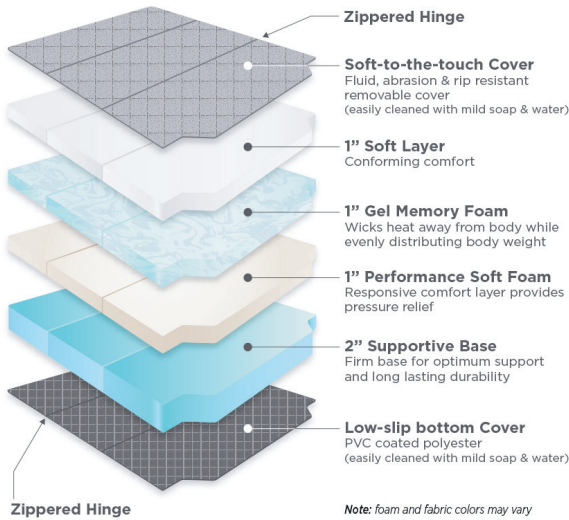

Medium-Firm