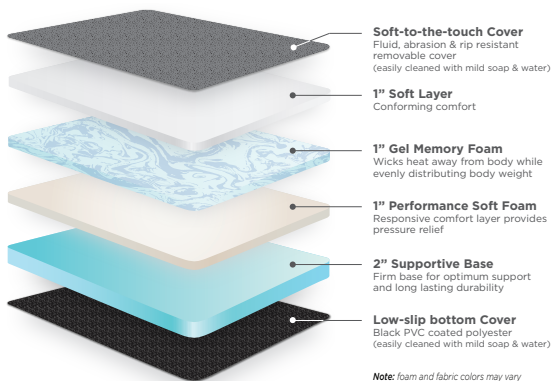

PRODUCT SPOTLIGHT

ROAMREST STORYTELLER *Van*

Compatible Replacement Van Mattress + RoamChucks

The RoamRest Storyteller Compatible Replacement Mattress is shaped like the original, allowing you to fold the bed platform sections into place when you need more room in the back of the van.

Now including RoamChucks – the exclusive design by RoamRest! Our latest innovation separates the wing and flare portions of the mattress. This means you can easily stow away your Storyteller mattress, just fold the wings and store them in the flare!

- 5" thick high performance/ low profile foam mattress, available in 2 options:

Medium-Firm: 4-layers include 1" soft conforming foam, 1" gel memory foam, 1" performance soft foam and 2" supportive base later

Soft: 3-layers include 2" soft conforming foam, 2" performance medium foam, 1" supportive base

- Improved Velcro design allowing sheets to be tucked under the mattress
- Easily fold and store
- Contoured corners for a perfect fit
- Water and abrasion resistant soft polyester top fabric and low-slip nylon coated side fabric for easy cleaning

Medium-Firm

Note: foam and fabric colors may vary