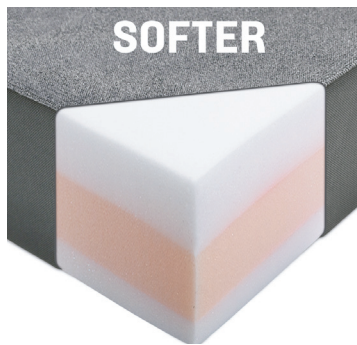

Premium Comfort:

Discover restful slumber wherever you go with our Storyteller replacement mattress! The Medium-Firm captures a perfect balance between cozy comfort and firm support thanks to 5" thick four-layered foam plus cooling memory insert. Or, upgrade your sleep experience even further by selecting the Soft model for an extra layer of cushioning perfection. Either way, a soft fabric finish ensures every journey is relaxing.

Design & Fitment:

Upgrade your road trip with a direct replacement of your stock Storyteller van mattress for a perfect, easy, and simple swap out. Comes with Velcro flaps securing the 2-piece mattress body to bed platform and metal plates in each wing for original structure.

Durability:

Our water and abrasion resistant polyester top fabric, as well as our rip resistant low-slip polyurethane coated nylon side and bottom fabric combine for a durable product that stands up to regular use. Easily removable zippered covers make convenient hand cleaning with light soap the perfect solution, air dry.

Advanced Foam Technology

Experience the ultimate sleeping experience with our 5" foam mattress! Our soft upper layers, including a gel memory foam insert (medium-firm only) for lasting comfort and performance. Feel supported all night long as you are kept cushioned with the firm bottom layer which prevents an uncomfortable push-through to hard bed platforms below. Rest easy in extreme coziness due to its polyester top fabric that's gently soft-to-the touch.