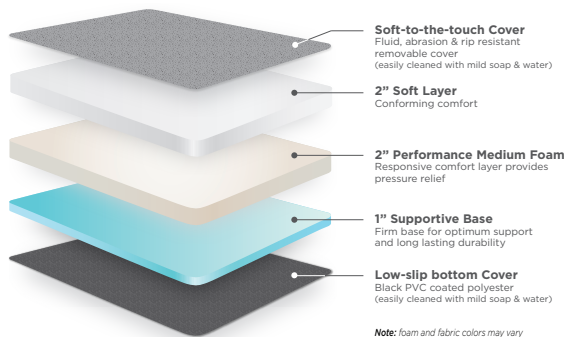

- 5" thick high performance/ low profile foam mattress, available in 2 options:

Medium-Firm: 4-layers include 1" soft conforming foam, 1" gel memory foam, 1" performance soft foam and 2" supportive base later

Soft: 3-layers include 2" soft conforming foam, 2" performance medium foam, 1" supportive base

- Improved Velcro design allowing sheets to be tucked under the mattress
- Easily fold and store
- Contoured corners for a perfect fit
- Water and abrasion resistant soft polyester top fabric and low-slip nylon coated side fabric for easy cleaning

Medium-Firm

Note: foam and fabric colors may vary

Soft & Supportive

Note: foam and fabric colors may vary

NEW! Includes RoamChucks

RoamChucks are the newest addition to the RoamRest family and a game-changer for space-saving solutions! With an exclusive design that separates the wing and flare portion of your Storyteller mattress, simply fold the wings, and store them in the flare space! This means more cabin space and a clutter-free environment.