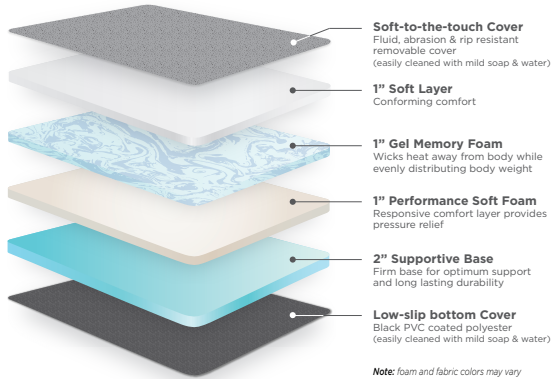

Medium-Firm