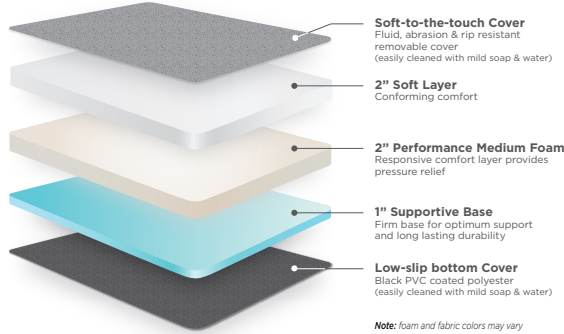

Soft & Supportive