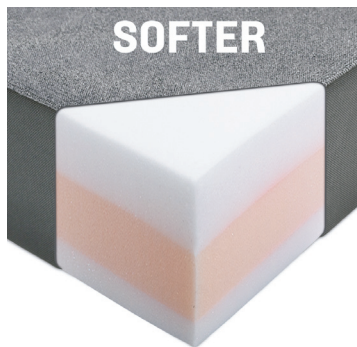

Made in the USA

Free ground shipping

ROAMREST REVEL

Compatible Replacement Van Mattress

Ultra Comfort:

Discover luxurious sleep and ultimate comfort on the road with the Revel replacement mattress. Its 5" thickness, combined with a four (Medium-Firm) or three (Soft) layered foam design, delivers restful relaxation for everyone's sleeper type – whether you prefer supportive firmness or plush softness to keep your body temperature balanced while drifting off. With its "soft-to-the touch" fabric covering, enjoy unparalleled night time bliss every journey!

Design & Fitment:

Our specially-crafted mattresses provide a direct replacement for stock Revel vans and are perfectly tailored to fit—delivering an easy, simple swap out. Each mattress extension (bolster) comes with 2 snaps securing to your stock van wall keeping them in place when adjusting the center platform.

Advanced Foam Technology

Get the comfort and support you need for a luxurious night's sleep. Our Revel replacement 5" foam mattress offers high performance with the Medium-Firm three soft upper layers, including gel memory foam insert to provide lasting relief from pressure points. Beneath these comforting layers is a firm bottom layer that prevents sinking further into the bed platform below. For added plushness, we covered it in an ultra-soft polyester top fabric—truly maximizing your restful slumber experience!

NEW: The Soft version of our Winnebago Revel replacement mattress offers 5" thick foam with three-layers of softer foam for additional comfort.

Materials & Certification

REMOVABLE COVER: Soft-to-the-touch polyester top. Ultra durable low-slip bottom fabric with zippers.