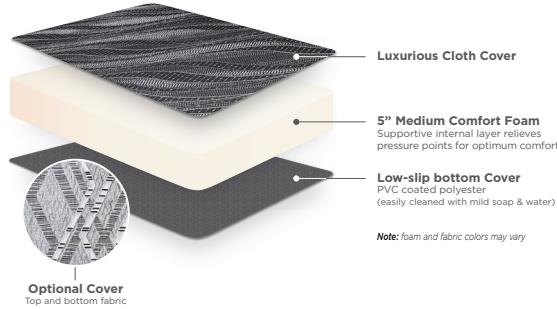

PRODUCT SPOTLIGHT

PATHWAY NO-FOLD *Van* Universal Van Mattress

Building a conversion van is no small feat, and your sleep setup should be a top priority. Check out the RoamRest Pathway No-Fold Mattress! Its unique construction comes in multiple size options to easily fit most bed platforms.

- 5" medium density foam that provides optimal support and comfort, while relieving pressure points
- Contoured corners for a perfect fit
- 11 Stock sizes or custom available
- Luxurious breathable polyester blend stretch fabric adding an extra layer of comfort
- Option of Gray or Black
- Easy to clean washable covered zipper for convenience

Pathway Black

Pathway Gray

5" Solid performance foam core

Flip for extended life of mattress

5-6 Medium comfort level

Support where you need it.

Low slip fabric cover

Made tough - water, abrasion and rip resistant

Core:

- 5" – Polyurethane Foam:
- 5" solid supportive and comfortable medium density foam

Standard sizes available:

77" x 67" x 5"

77" x 65" x 5"

77" x 63" x 5"

76" x 66" x 5"

75" x 65" x 5"