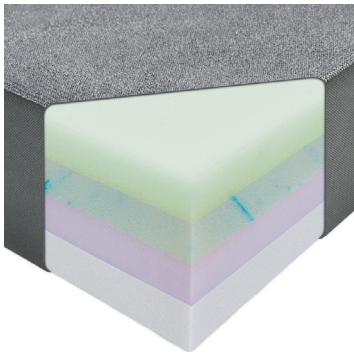

- 4 layers of premium, performance foam
- Medium comfort level, great for all sleepers
- Gel memory foam, wicks heat away from body
- Support where you need it.
- Low slip fabric cover
- Customizable size
- Made tough – water, abrasion and rip resistant
- CertiPUR-US Foam
- Easy to clean, removable cover
- Heavy-duty zipper
- 12 Month Warranty
- Made in the USA
- Veteran Owned
- Free ground shipping

ROAMREST PIONEER

Overland Mattress

Ultimate Comfort:

Experience ultimate comfort and support with our high-performance low-profile mattress specifically designed for RTT, Popup Campers, Trailers and Overland vehicles. Designed with a plush top foam, and multi-layer core for optimal comfort and support, you'll wake up feeling energized and ready to explore. Treat yourself to quality sleep while camping.

Luxurious Cover:

This water and rip resistance overland mattress is made for durability and long-lasting comfort with a soft polyester top fabric and low-slip polyurethane-coated nylon sides and bottom! And since camping can be dirty, we make cleaning easy with removable zippered covers – or simply wash by hand in mild soap solution and air dry to keep it looking like new.

Advanced Foam Technology:

Enjoy camping in comfort with our Pioneer Overland Mattress! Featuring advanced Gel Memory Foam technology, our 4" multi-layered adventure mattress offers a soft pillow top feel that conforms to your body. This combination of support and relaxation will have you rest for another day of adventures!