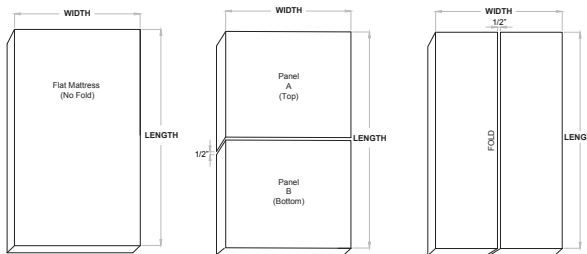

How to Order

The RoamRest Outback Pioneer is available in Lengths from 70-99" and widths of 30-79"

Please enter the total length of your mattress in inches on our website. For Bi-Folds, each panel will be 50% of this length. If you prefer, you can also call us toll-free at +1 800 448 6163.

Looking for more customization? We can help with that too—just give us a call!

Sizing Notice:

- Bi-Folds can be configured to fold across either the width or the length, incorporating a zipper to divide the mattress in half
- Bi-Folds will have two panels, each 50% of the total width/ length
- Please note, an additional 1/2" should be accounted for to accommodate the zipper