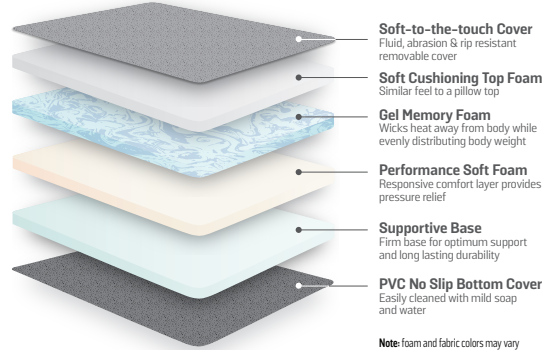

PRODUCT SPOTLIGHT

ROAMREST PIONEER

Overland Mattress

Overland

Gear up for unforgettable adventures with the Pioneer Overland Mattress – made for resting on the rugged trails and serene landscapes that await you. Customize your mattress by creating the size that best fits your Rooftop Tent, Popup Camper, Trailer, or Overland sleep system!

- 4" thick high performance/ low profile foam mattress:
 - 1" soft conforming foam top layer
 - 1" Gel Memory Foam
 - 1" performance support foam
 - 1" supportive firm foam base layer
- All around water and abrasion resistant
- Soft polyester top fabric
- Low-slip polyurethane coated nylon fabric sides and bottom
- Removable, easy to clean covers

- 4 layers of premium, performance foam
- Medium comfort level, great for all sleepers
- Gel memory foam, wicks heat away from body
- Support where you need it.
- Low slip fabric cover
- Customizable size
- Made tough – water, abrasion and rip resistant
- CertiPUR-US Foam
- Easy to clean, removable cover
- Heavy-duty zipper
- 12 Month Warranty
- Made in the USA
- Veteran Owned
- Free ground shipping

Luxurious Cover:

This water and rip resistance overland mattress is made for durability and long-lasting comfort with a soft polyester top fabric and low-slip polyurethane-coated nylon sides and bottom! And since camping can be dirty, we make cleaning easy with removable zippered covers – or simply wash by hand in mild soap solution and air dry to keep it looking like new.