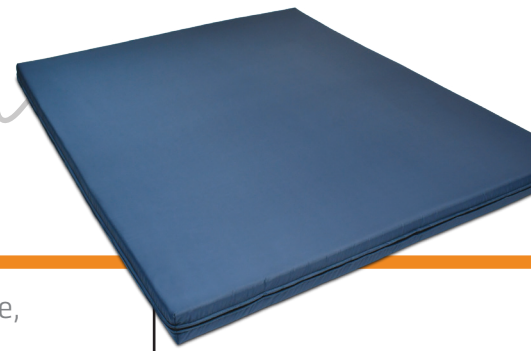

PRODUCT SPOTLIGHT

OUTBACK

Affordable Van Mattress

Van

The Outback Mattress is a great option for rental vans who need a supportive, comfortable and easily cleaned mattress built to last.

- 5" medium density foam, relieving pressure points and providing optimum support and comfort
- Flip to either side to increase the longevity of the mattress
- Soft-to-the-touch nylon fabric adds an extra layer of comfort
- Polyurethane coating makes it resistant to fluid, cracks, and flames. It's also non-allergenic and odor-free
- Easily clean with mild soap and water

Heavy-duty zipper, easily cleaned with mild soap and water

Note: foam and fabric colors may vary

Solid performance foam core

Flip for extended life of mattress

Medium comfort level

Support where you need it.

Advanced Foam Technology

Mattress width fits most standard adventure vans while the length provides adequate leg room. The 5 inch thick medium density, supportive and comfortable medium density foam relieves pressure points for optimum support and comfort. Our durable soft-to-the-touch nylon fabric provides added comfort for a great night's sleep.

5" – Polyurethane Foam:

- 5" solid supportive and comfortable medium density foam

Standard sizes available:

77" x 65" x 5"

77" x 64" x 5"

71" x 54" x 5"

70" x 58" x 5"

The RoamRest Outback Mattress best fits dusty environments and outdoor elements.