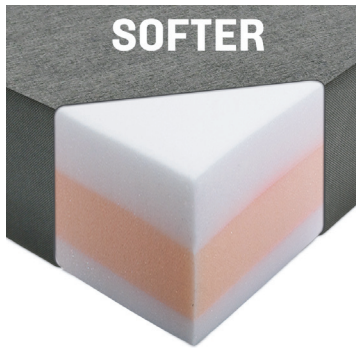

Made in the USA

Free ground shipping

ROAMREST JAYCO TERRAIN

Compatible Replacement Van Mattress

Ultra Comfort:

Discover luxurious sleep and ultimate comfort on the road with the Jayco Terrain replacement mattress. Its 5" thickness, combined with a four (Medium-Firm) or three (Soft) layered foam design, delivers restful relaxation for everyone's sleeper type – whether you prefer supportive firmness or plush softness to keep your body temperature balanced while drifting off. With its "soft-to-the touch" fabric covering, enjoy unparalleled night time bliss every journey!

Design & Fitment:

Our specially-crafted mattresses provide a direct replacement for stock Jayco Terrain vans and are perfectly tailored to fit— delivering an easy, simple swap out.

Durability:

Our durable fabrics are ideal for frequent use, offering extreme resistance to water and abrasion. Our tough PVC sides and bottom provide outstanding rip protection too! For maintenance or deeper cleaning you can simply unzip the covers before washing by hand with a light soap solution then air drying afterwards.

Adding Velcro on the bolster, we have eliminated any concerns about the use of an updated strap due to snaps in the wing's original placement.

Advanced Foam Technology

Get the comfort and support you need for a luxurious night's sleep. Our Revel replacement 5" foam mattress offers high performance with the Medium-Firm three soft upper layers, including gel memory foam insert to provide lasting relief from pressure points. Beneath these comforting layers is a firm bottom layer that prevents sinking further into the bed platform below. For added plushness, we covered it in an ultra-soft polyester top fabric— truly maximizing your restful slumber experience!