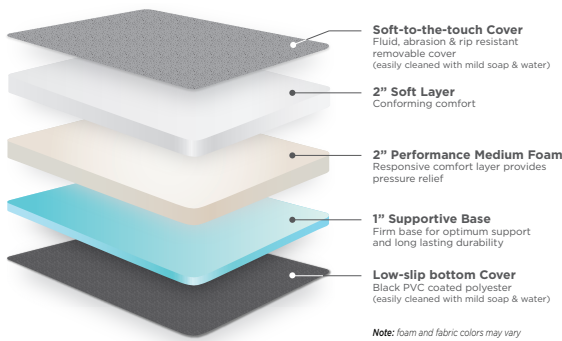

Soft & Supportive