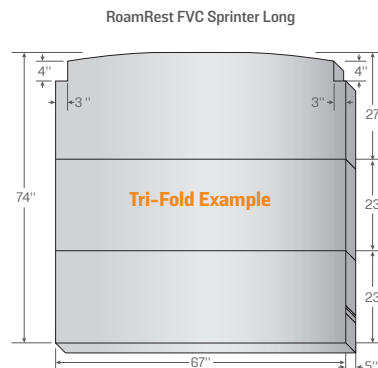

12 Month Warranty:

[Visit our website for details.](#)

SPECIFICATIONS

Cover: Soft-to-the-touch polyester top. Ultra durable low-slip bottom fabric with zippers

Core (Medium-Firm):
5" – 4 Layered Ultimate Formula Polyurethane Foam:

- 1" Soft Cushioning Top Foam Layer
- 1" Gel Memory Foam Top Layer
- 1" Performance Support Internal Layer
- 2" Supportive Foam Base

Core (Softer):
5" – 3 Layered Ultimate Formula Polyurethane Foam:

- 2" Soft Cushioning Top Foam Layer
- 2" Performance Support Internal Layer
- 1" Supportive Foam Base

Popular Sizes Available

Flatline Transit
74" x 65" x 5"

Flatline Sprinter Long
74" x 67" x 5"

Flatline Sprinter Short
59" x 67" x 5"

Flatline Promaster
60" x 71" x 5"

RoamRest is not affiliated, associated, or in any way connected with the brands that we manufacture replacement mattresses.