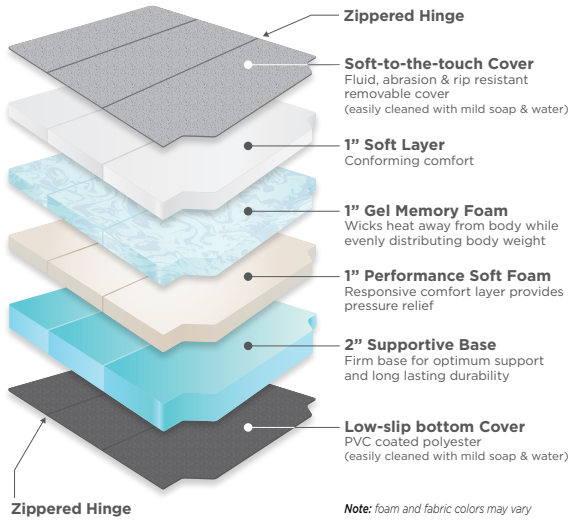

Medium-Firm