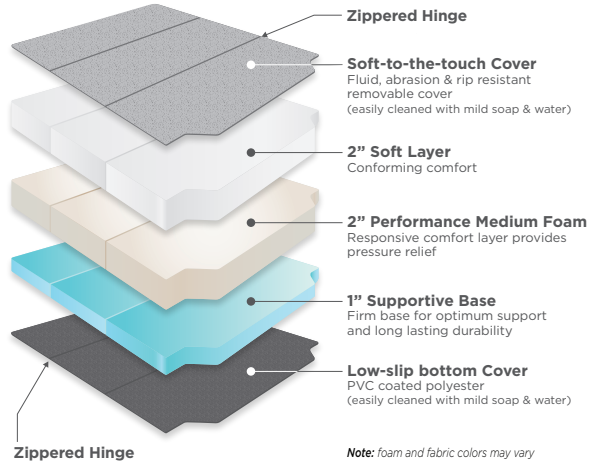

Soft & Supportive