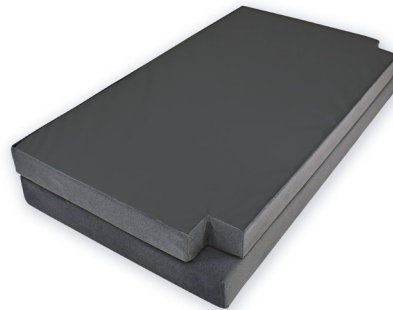

Soft: 3-layers include 2" soft conforming foam, 2" performance medium foam, 1" supportive base

- Detachable zipper design for extreme versatility
- Contoured corners for a perfect fit in most van models and bed platforms – select your correct sizing
- Water and abrasion resistant soft polyester top fabric and low-slip nylon coated side fabric for easy cleaning
- Maximize the size and coziness of any sleeping space with our NEW RoamRest Flare Inserts!

Medium-Firm

Soft & Supportive

Bifold

- Designed to fit:
- Flatline Sprinter Short
 - Flatline ProMaster

Trifold

- Designed to fit:
- Flatline Transit
 - Flatline Sprinter Long

Medium-Firm Model

4 layers of premium, performance foam

Medium comfort level, great for all sleepers

Gel memory foam, wicks heat away from body

Soft & Supportive Model

3 layers of premium, performance foam

Super soft comfort

Features

Hinged with detachable zippered sections

Compatible Replacement Van Mattress

Ultimate Comfort:

The RoamRest Flatline replacement mattress offers a level of rest and sleep that you can count on no matter your destination. Offering two options: Medium-Firm with 5" thick supportive four-layered foam, cooling memory insert, and soft fabric; or the new Soft model featuring 5" thick of three comfort layers for an even more plush feel. Get ready to experience top quality comfort when traveling!