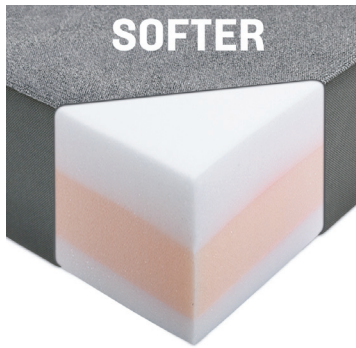

ROAMREST ADVENTURE WAGON

Compatible Replacement Van Mattress

Maximum Comfort:

Enjoy the optimal comfort and support of a RoamRest AdWag replacement mattress on your next adventure. Our 5" thick foam layers are expertly crafted to ensure you enjoy plush rest, while cooling memory inserts provide extra relief in warmer climates. For those seeking an even softer experience, try our Softer model and bring coziness wherever life takes you!

Design & Fitment:

Our innovative zippered hinge design provides essential versatility and comfort, effortlessly converting your van mattress from a bed to a sofa in seconds. When not in use, it can be folded up and stacked on the platform panels for maximum space-saving convenience – so you'll always have room to take your Van Life adventures further.

Durability:

Our polyester top fabric ensures superior water and abrasion resistance, while our low-slip polyurethane coated nylon side and bottom fabric provide enhanced durability to stand up against wear. For further longevity of your product, removable zippered covers allow for easy hand cleaning with a light soap solution – just air dry when finished!

Advanced Foam Technology

Enjoy the best night's rest with our 5" foam mattress – designed to provide a high performance sleep experience while still being low profile. The Medium-Firm includes a gel memory foam insert, firm bottom layer and soft-to-the touch polyester top fabric to ensure optimal support and comfort as you drift off into peaceful slumber. Experience ultimate relaxation today!