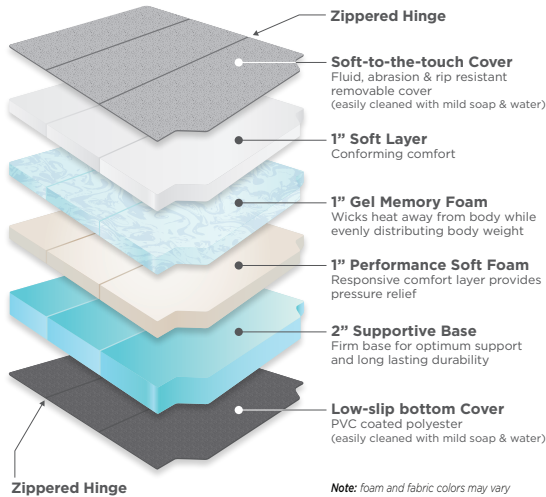

Medium-Firm