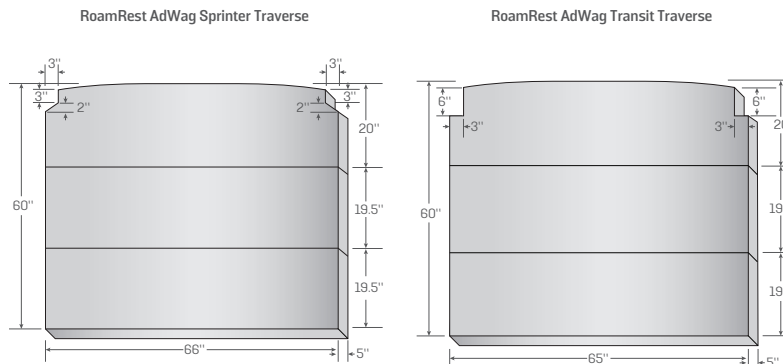

Free Shipping

All RoamRest mattress ship free to the Contiguous U.S. Orders typically leave the warehouse within 5 business days. Please email sales@namattress.com or give us a call at 1-800-448-6163 for questions or orders shipping outside Contiguous U.S. and Canada.

12 Month Warranty:
[Visit our website for details.](#)