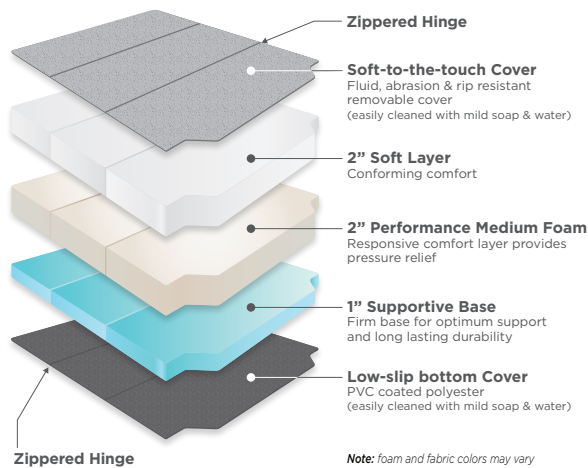

Soft & Supportive

Medium-Firm Model

4 layers of premium, performance foam

Medium comfort level, great for all sleepers

Gel memory foam, wicks heat away from body

Soft & Supportive Model

3 layers of premium, performance foam

Super soft comfort

Features

Hinged with detachable zippered sections

Made tough - water, abrasion and rip resistant

CertiPUR-US Foam

Easy to clean, removable cover

Heavy-duty zipper

12 Month Warranty

Made in the USA

Free ground shipping

Interchangeable Layout Configuration

- Sofa-mode to Bed-mode for vans with couch convertibility designs
- Double zippered sections for more layout versatility and customization
- Dual hinge folding design for when you need more room