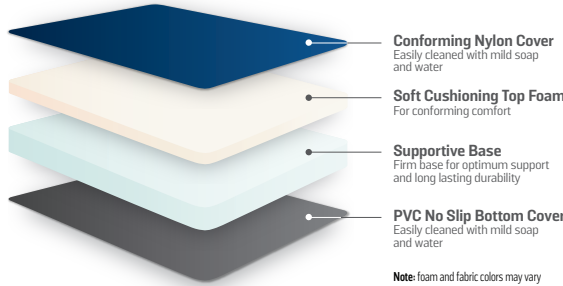

PRODUCT SPOTLIGHT

ROAMREST SCOUT

Overland Mattress

Overland

Transform your camping experiences with the Scout Overland Sleeping Pad. Specifically engineered with the needs of overland adventurers, Rooftop Tent and Popup Camper owners in mind; the Scout has the advantages of a high-performance, low-profile camping sleeping pad that doesn't compromise comfort for convenience.

- 3" thick high performance/ low profile foam mattress:
 - 1" soft conforming foam top layer
 - 1" performance support foam base
- Nymed™ rugged nylon top & side cover
- All around water and abrasion resistant
- Anti-bacterial, anti-fungal and anti-static
- Low-slip polyurethane coated nylon fabric sides and bottom
- Removable, easy to clean covers

- 3"** 2 layers of premium, performance foam
- 5-6 MED** Medium comfort level, great for all sleepers
- SUPPORT** Support where you need it
- Low slip fabric cover**
- Customizable size**
- Made tough - water, abrasion and rip resistant**
- CertiPUR-US** CertiPUR-US Foam
- Easy to clean, removable cover**
- Heavy-duty zipper**
- 12 Month Warranty**
- Made in the USA**
- Veteran Owned**
- Free ground shipping**

ROAMREST SCOUT

Overland Mattress

Rugged Nymed™ Nylon Cover:

This cover is water resistant, anti-bacterial, anti-fungal, anti-static, non-allergenic, non-irritating, and is Latex free, ensuring maximum durability with an anti-microbial finish, and a fantastic feel. Plus, the low-slip bottom material easily keeps this pad in place.