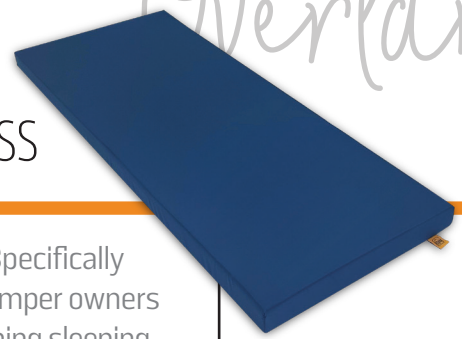

PRODUCT SPOTLIGHT

ROAMREST SCOUT

Overland Mattress

Overland

Transform your camping experiences with the Scout Overland Sleeping Pad. Specifically engineered with the needs of overland adventurers, Rooftop Tent and Popup Camper owners in mind; the Scout has the advantages of a high-performance, low-profile camping sleeping pad that doesn't compromise comfort for convenience.

- 3" thick high performance/ low profile foam mattress:
 - 1" soft conforming foam top layer
 - 1" performance support foam base
- Nymed™ rugged nylon top & side cover
- All around water and abrasion resistant
- Anti-bacterial, anti-fungal and anti-static
- Low-slip polyurethane coated nylon fabric sides and bottom
- Removable, easy to clean covers

How to Order

The RoamRest Scout is available in Lengths from 70-99" and widths of 30-79"

Please enter the total length of your mattress in inches on our website. For Bi-Folds, each panel will be 50% of this length. If you prefer, you can also call us toll-free at +1 800 448 6163.

Looking for more customization? We can help with that too—just give us a call!

Sizing Notice:

- Bi-Folds can be configured to fold across either the width or the length, incorporating a zipper to divide the mattress in half
- Bi-Folds will have two panels, each 50% of the total width/ length
- Please note, an additional 1/2" should be accounted for to accommodate the zipper