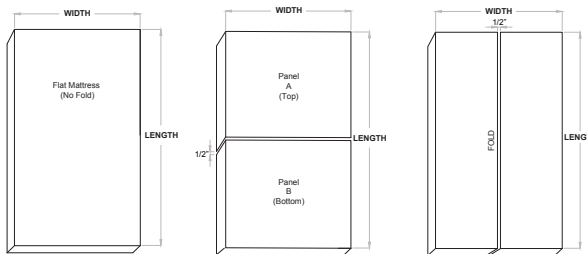

How to Order

The RoamRest Scout is available in Lengths from 70-99" and widths of 30-79"

Please enter the total length of your mattress in inches on our website. For Bi-Folds, each panel will be 50% of this length. If you prefer, you can also call us toll-free at +1 800 448 6163.

Looking for more customization? We can help with that too—just give us a call!

Sizing Notice:

- Bi-Folds can be configured to fold across either the width or the length, incorporating a zipper to divide the mattress in half
- Bi-Folds will have two panels, each 50% of the total width/ length
- Please note, an additional 1/2" should be accounted for to accommodate the zipper